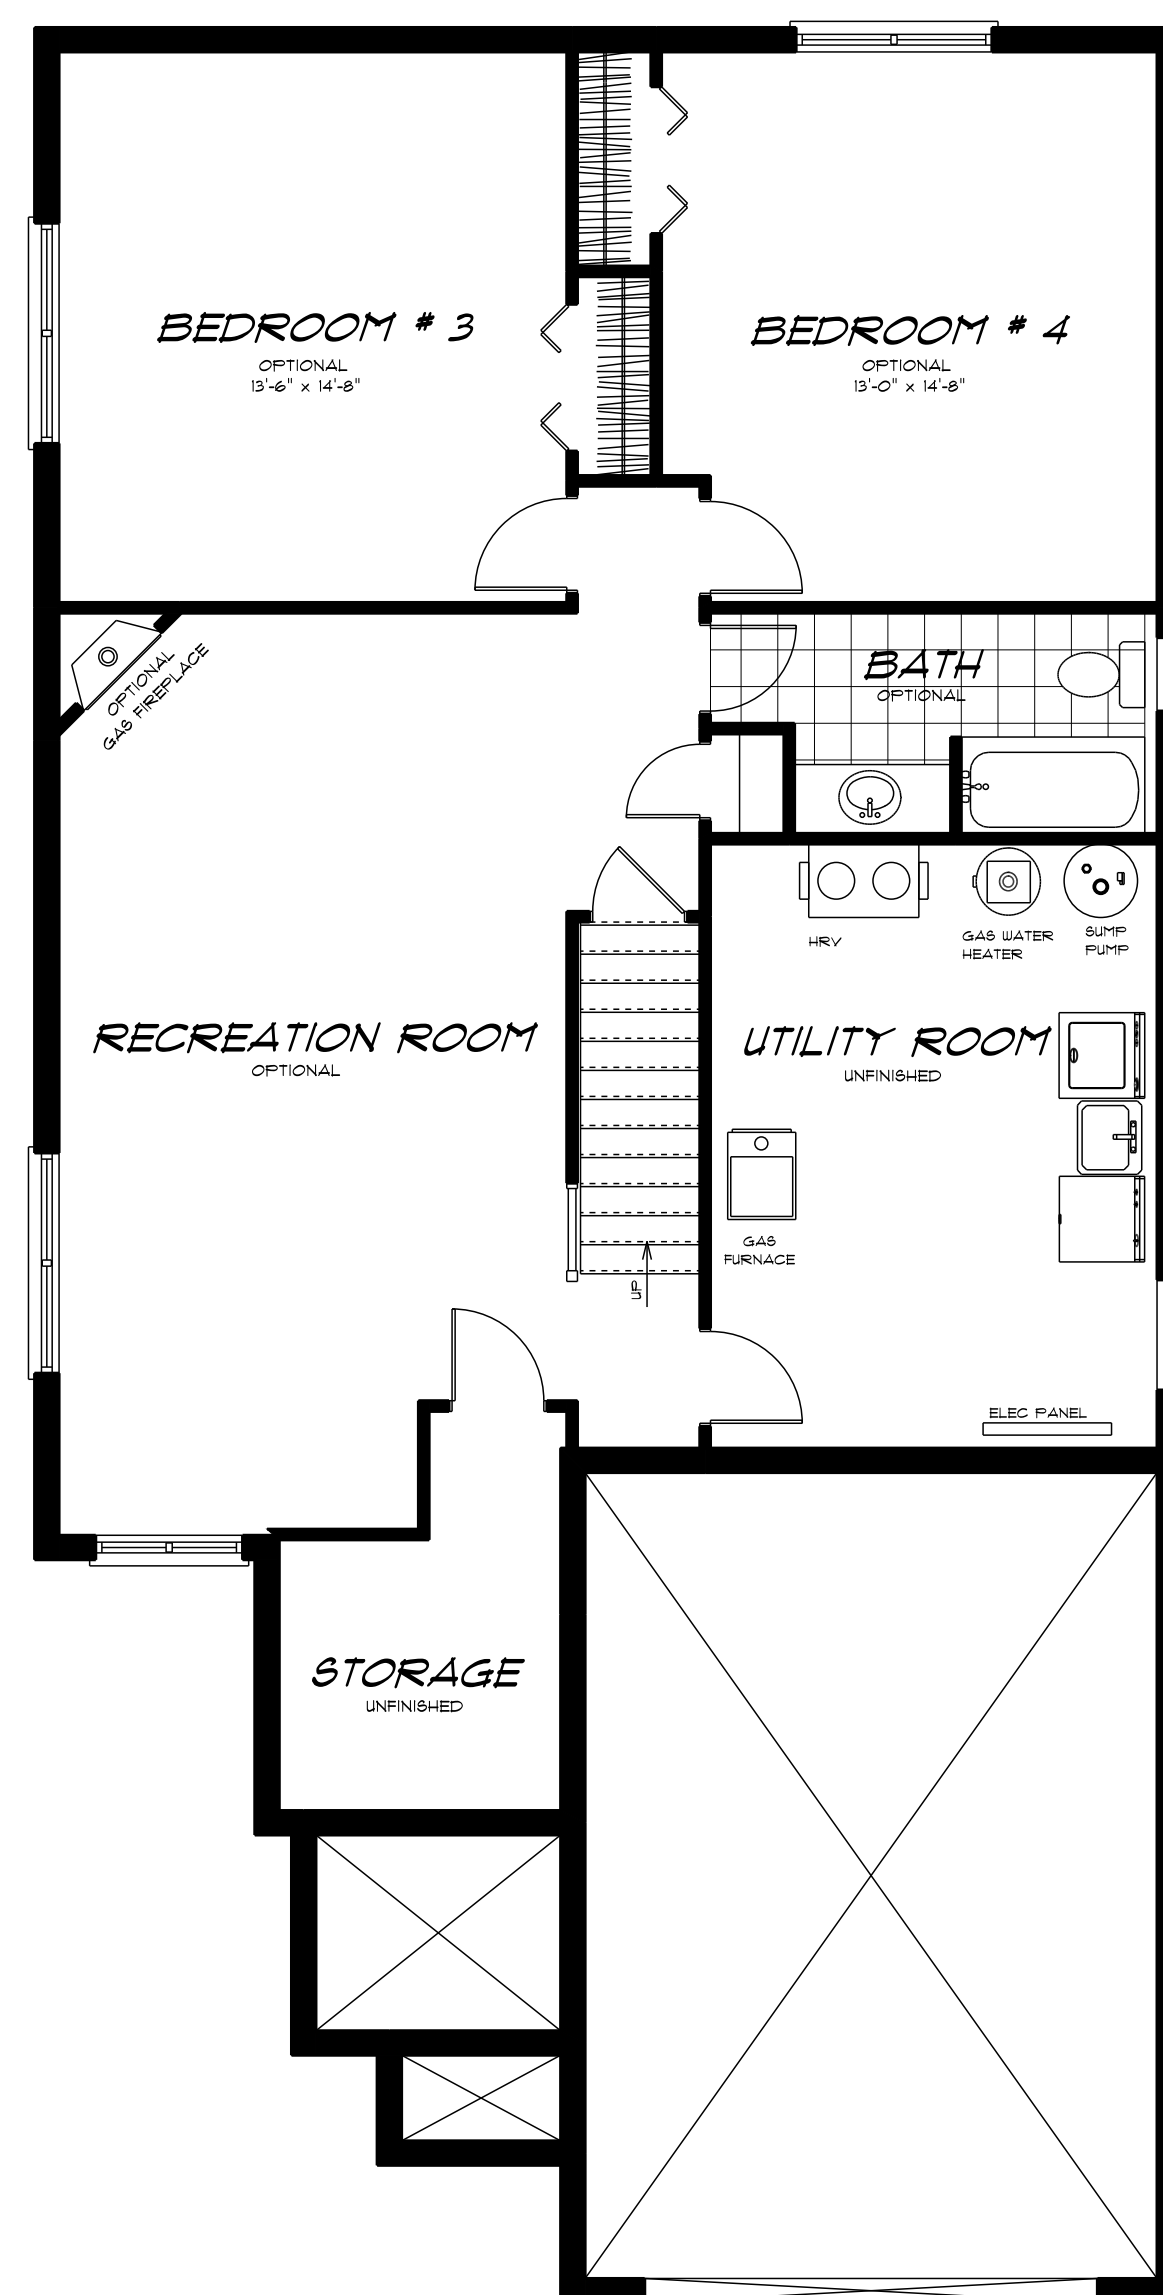

CEDAR

1,333 SQ.FT. MAIN FLOOR
LOT # 6

FRONT ELEVATION

MAIN FLOOR PLAN

LOWER FLOOR PLAN