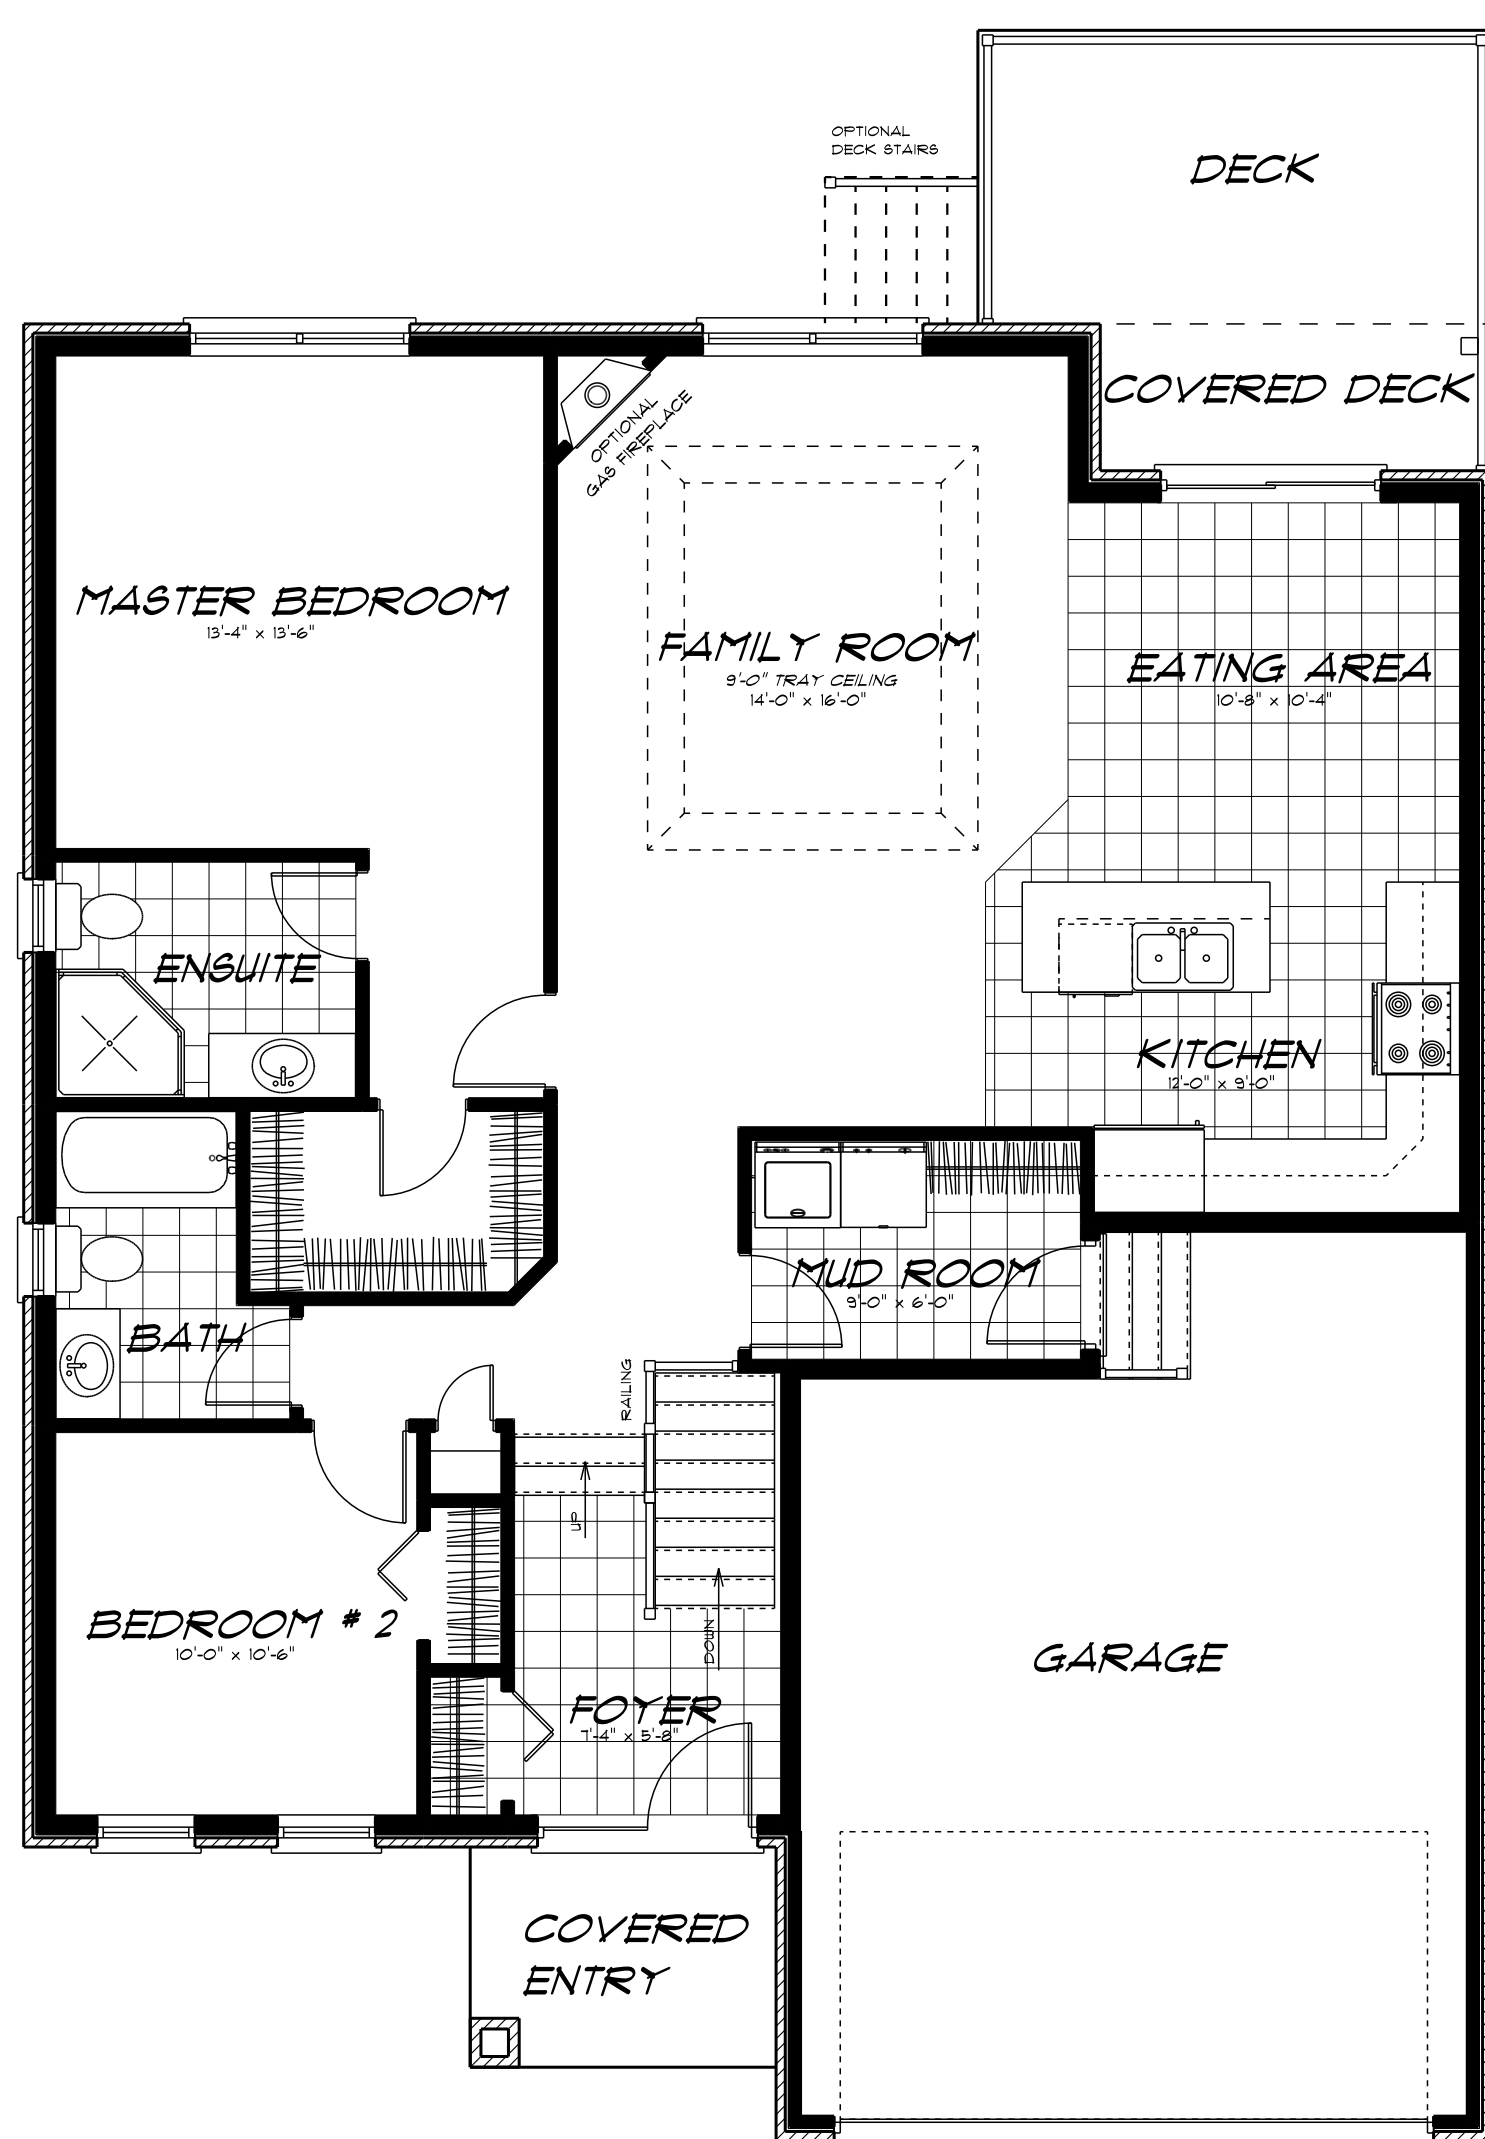

HEMLOCK

1,334 SQ.FT. MAIN FLOOR
LOTS # 7, 50

FRONT ELEVATION
LOT # 7

FRONT ELEVATION UPGRADED
LOT # 50

MAIN FLOOR PLAN

LOWER FLOOR PLAN