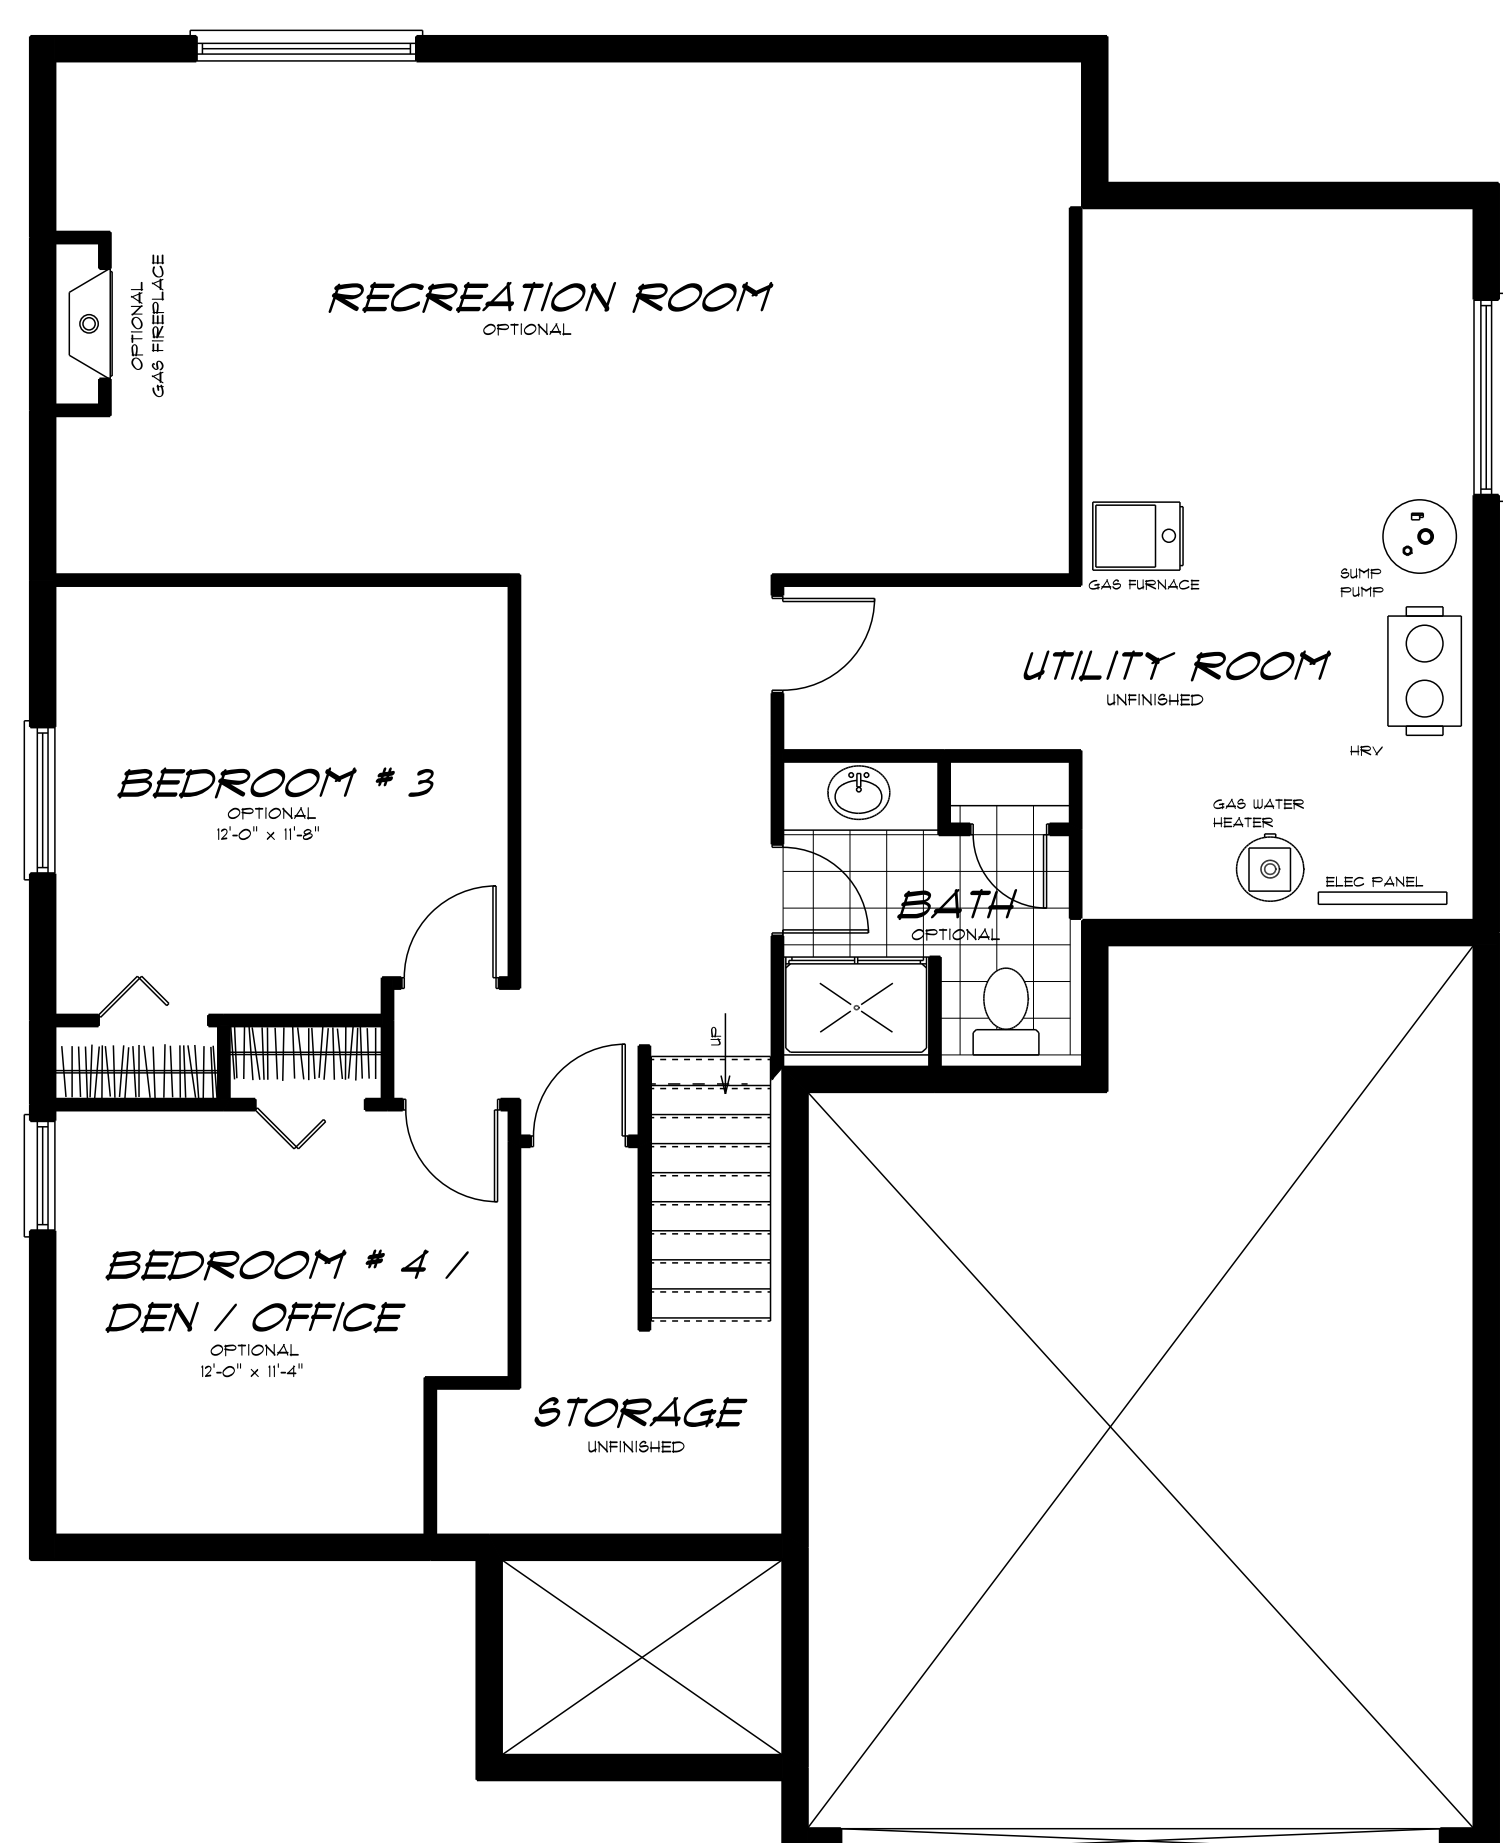

HEMLOCK

1,334 SQ.FT. MAIN FLOOR
LOTS # 7, 50

FRONT ELEVATION
LOT # 7

FRONT ELEVATION UPGRADED
LOT # 50

MAIN FLOOR PLAN

LOWER FLOOR PLAN