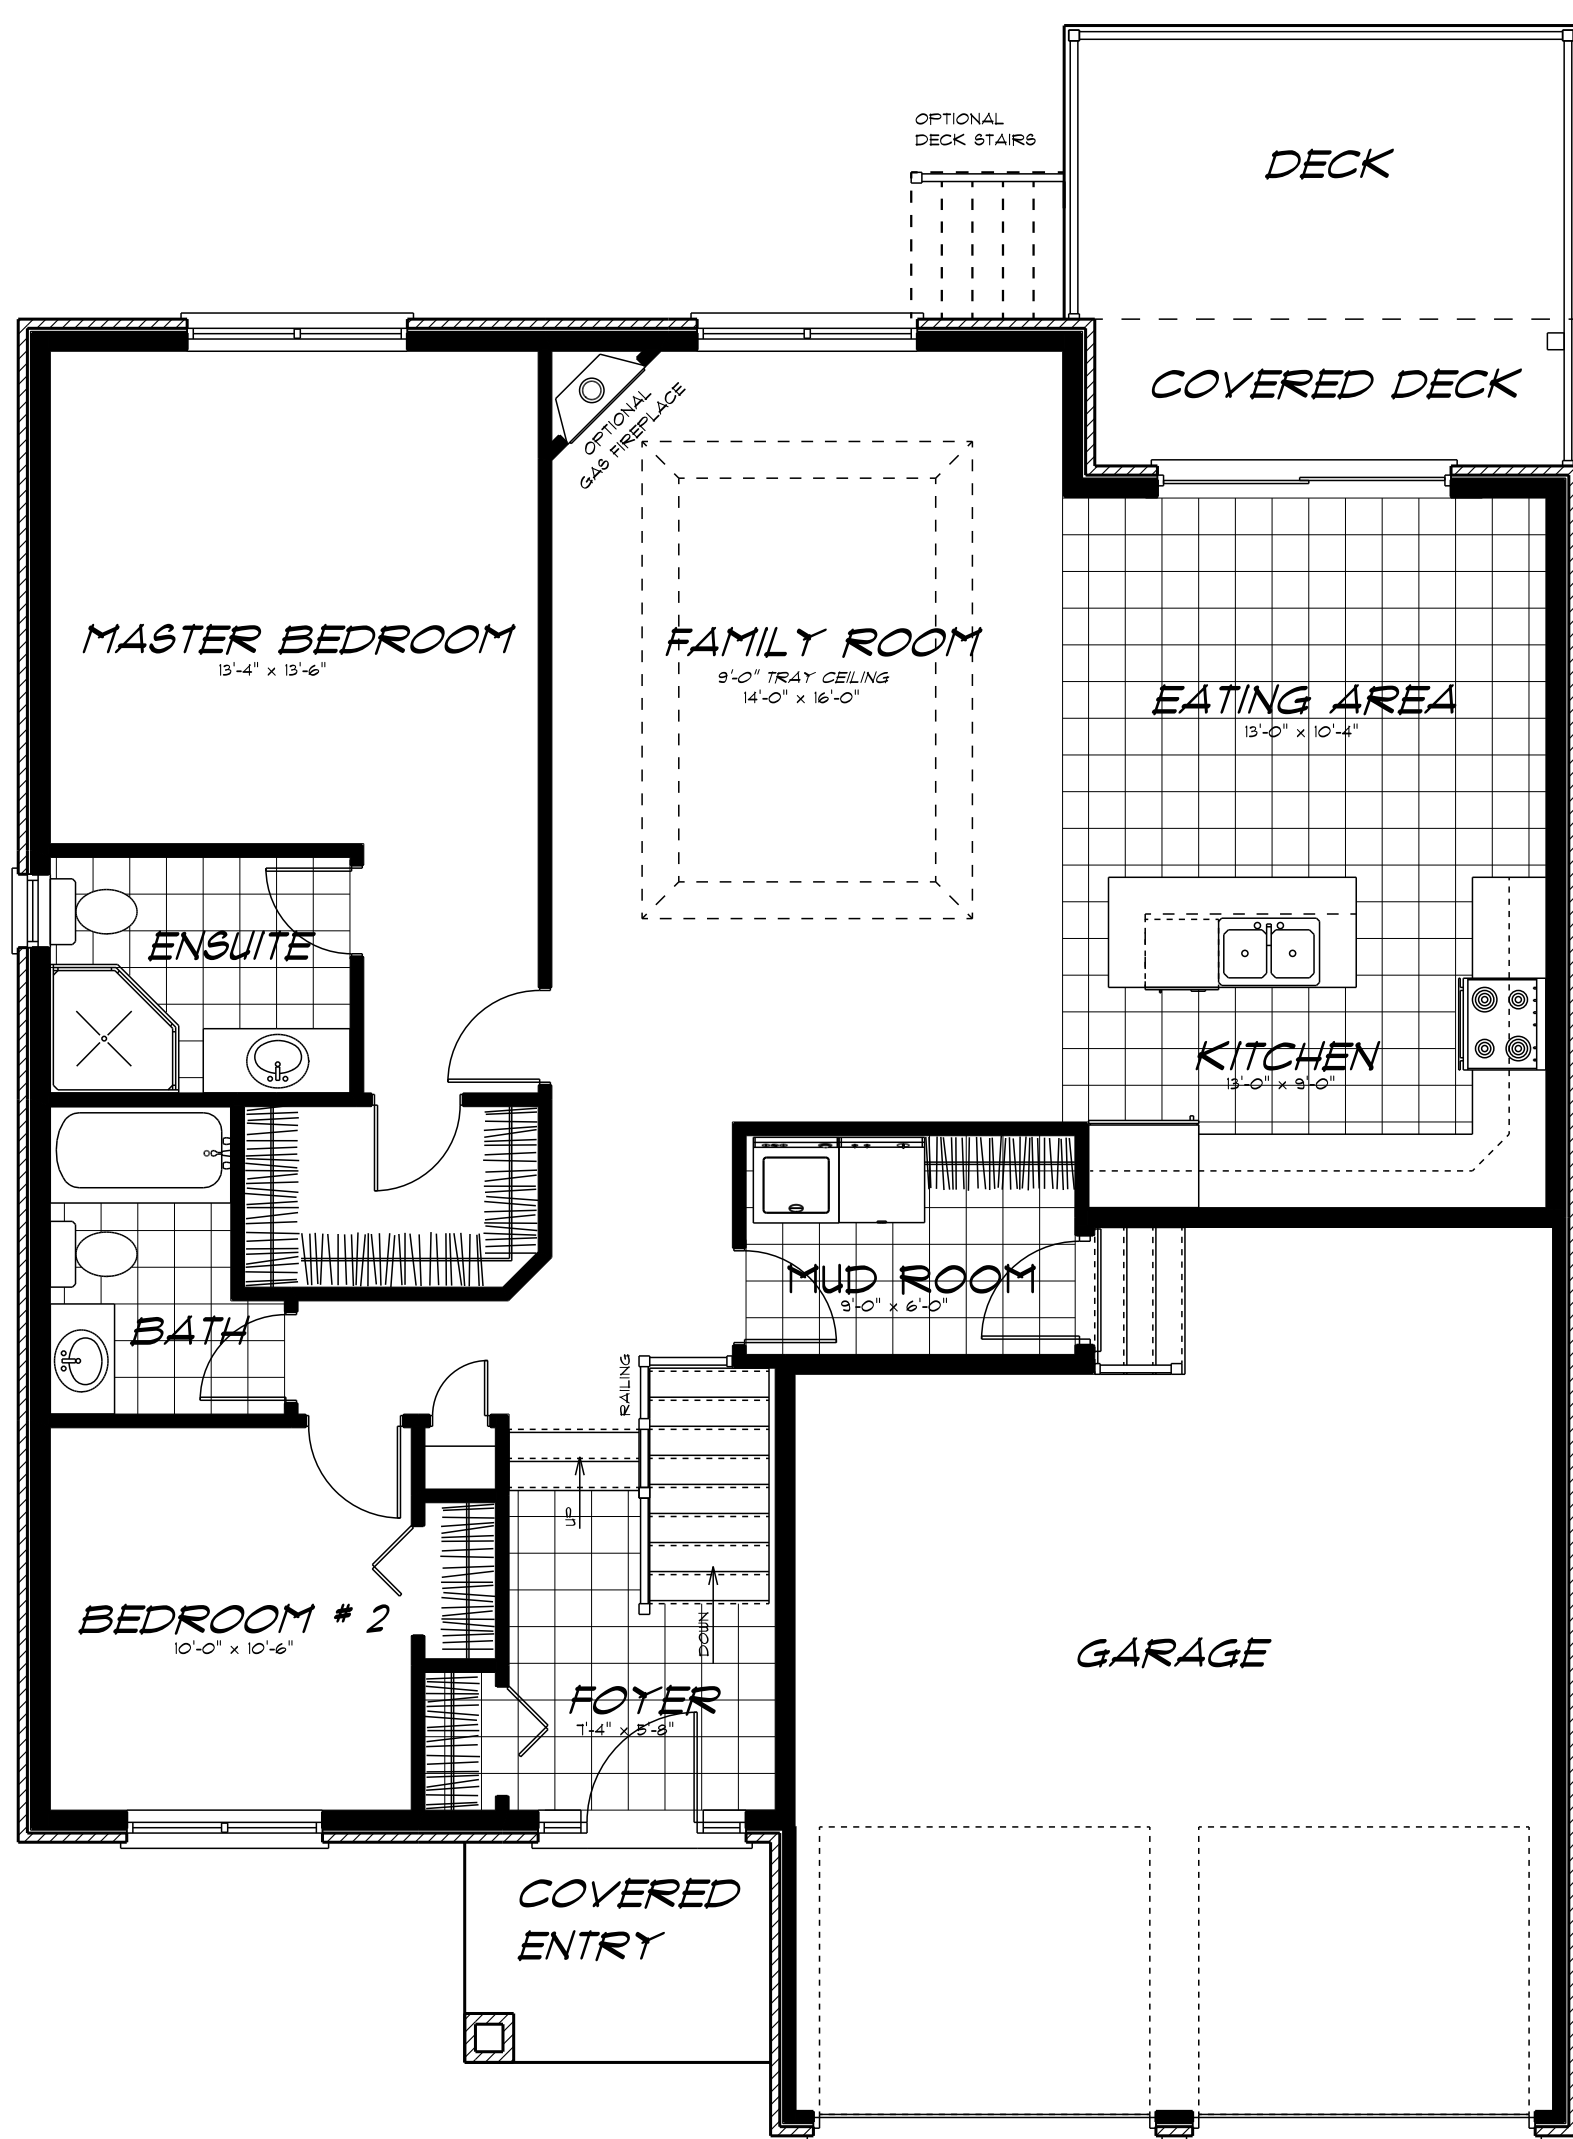

HEMLOCK 'A'

1,386 SQ.FT. MAIN FLOOR
 LOTS # 43, 46, 54

FRONT ELEVATION
 LOTS # 43, 45

FRONT ELEVATION UPGRADED
 LOT # 46

MAIN FLOOR PLAN

LOWER FLOOR PLAN