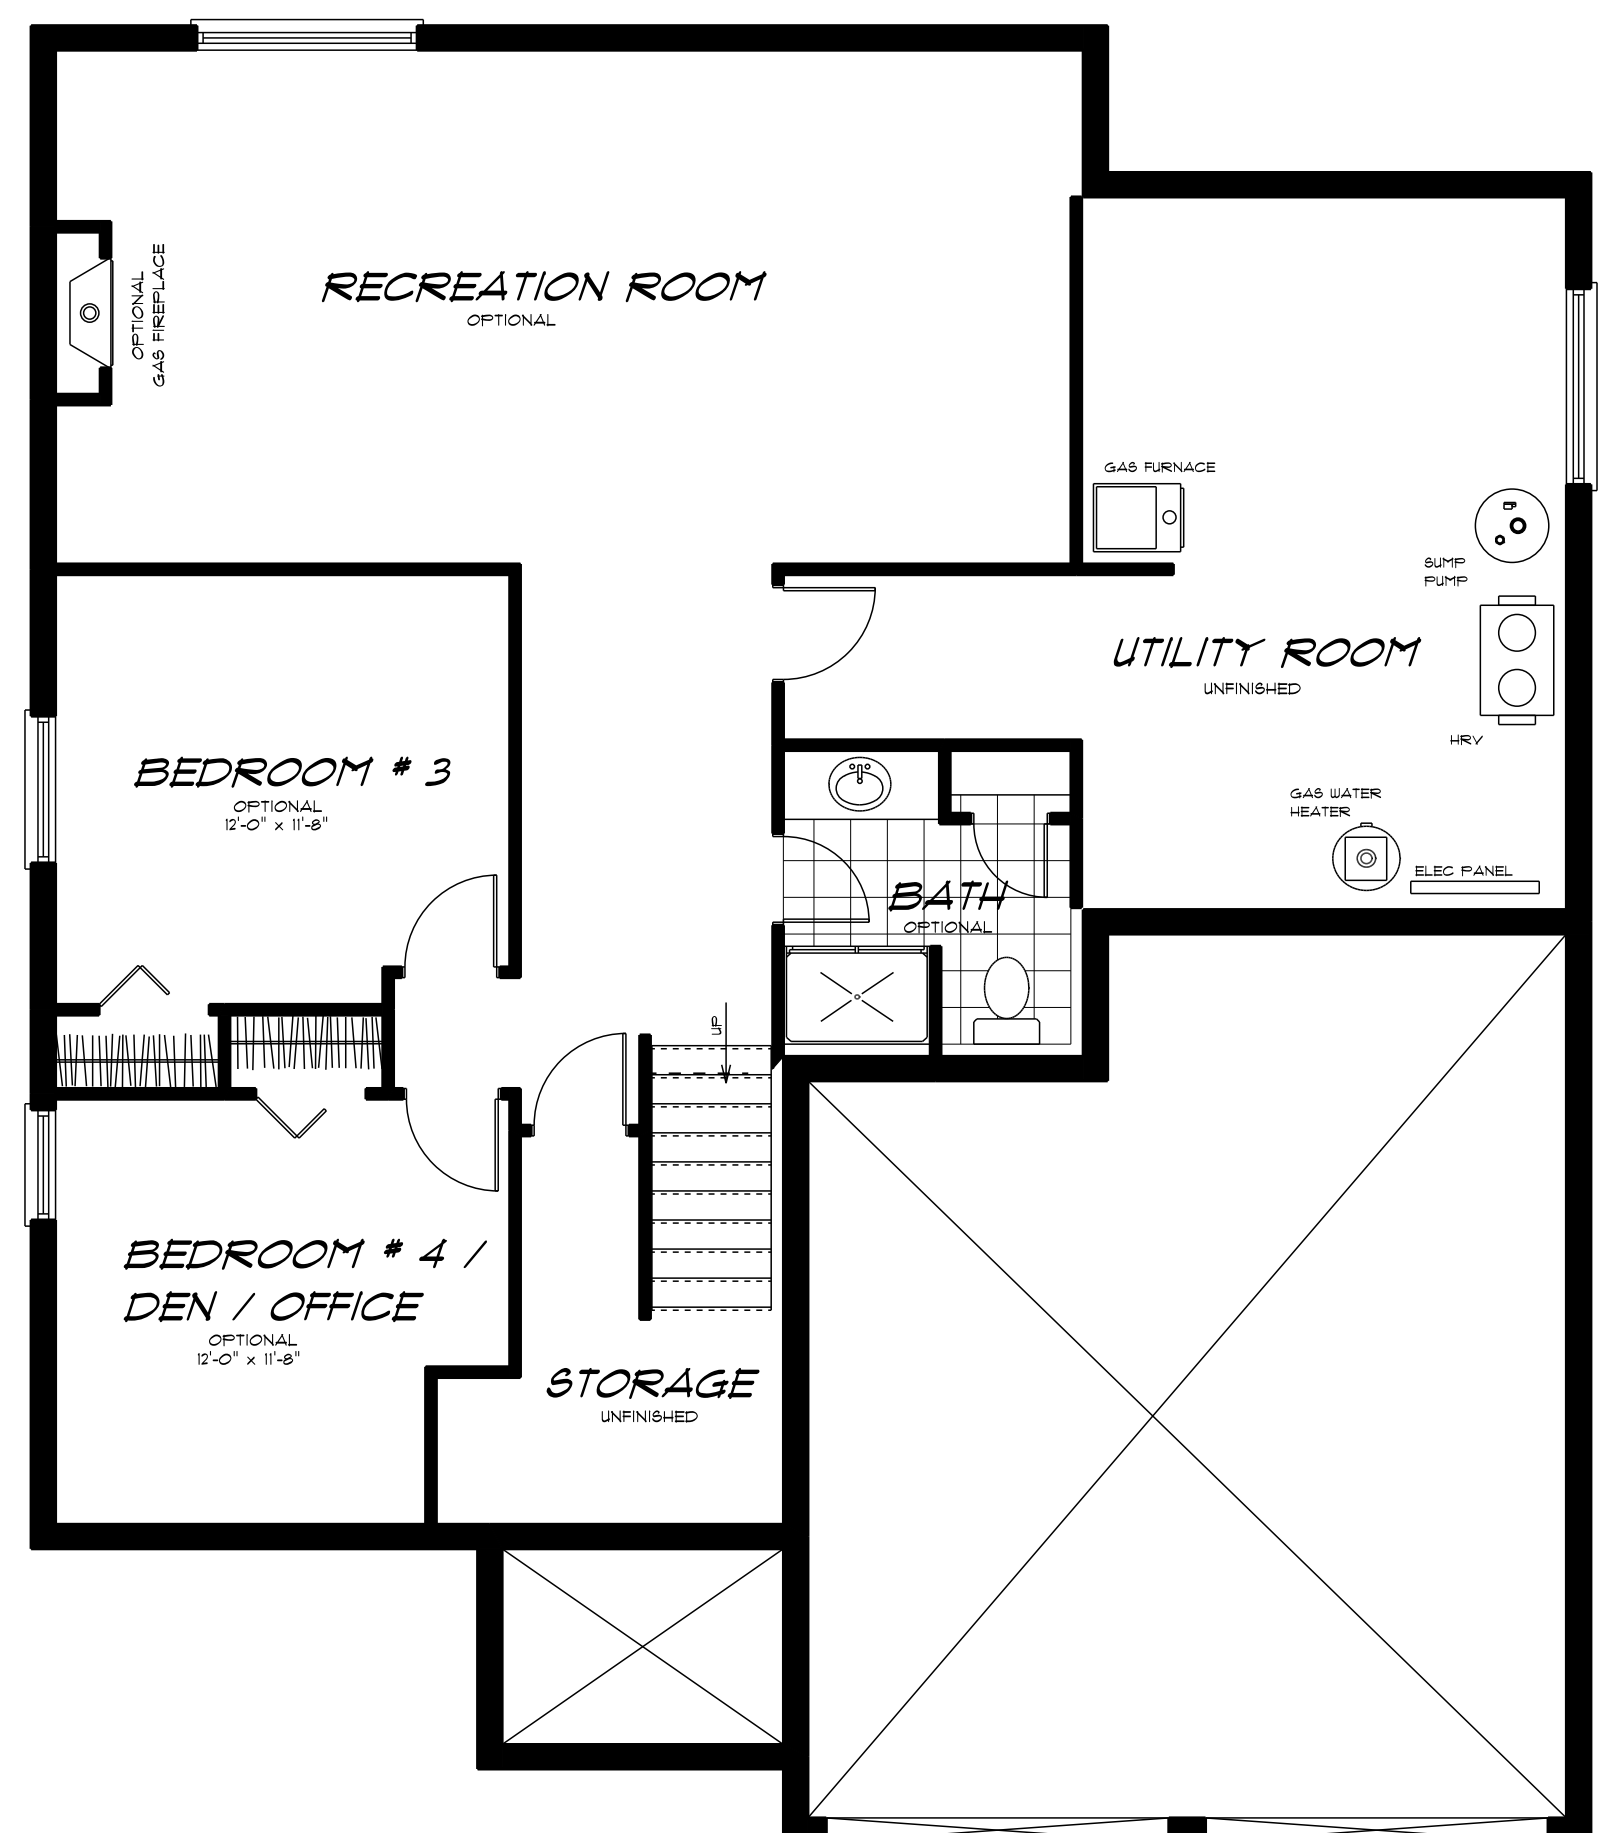

HEMLOCK 'A'

1,386 SQ.FT. MAIN FLOOR
 LOTS # 43, 46, 54

FRONT ELEVATION
 LOTS # 43, 45

FRONT ELEVATION UPGRADED
 LOT # 46

MAIN FLOOR PLAN

LOWER FLOOR PLAN