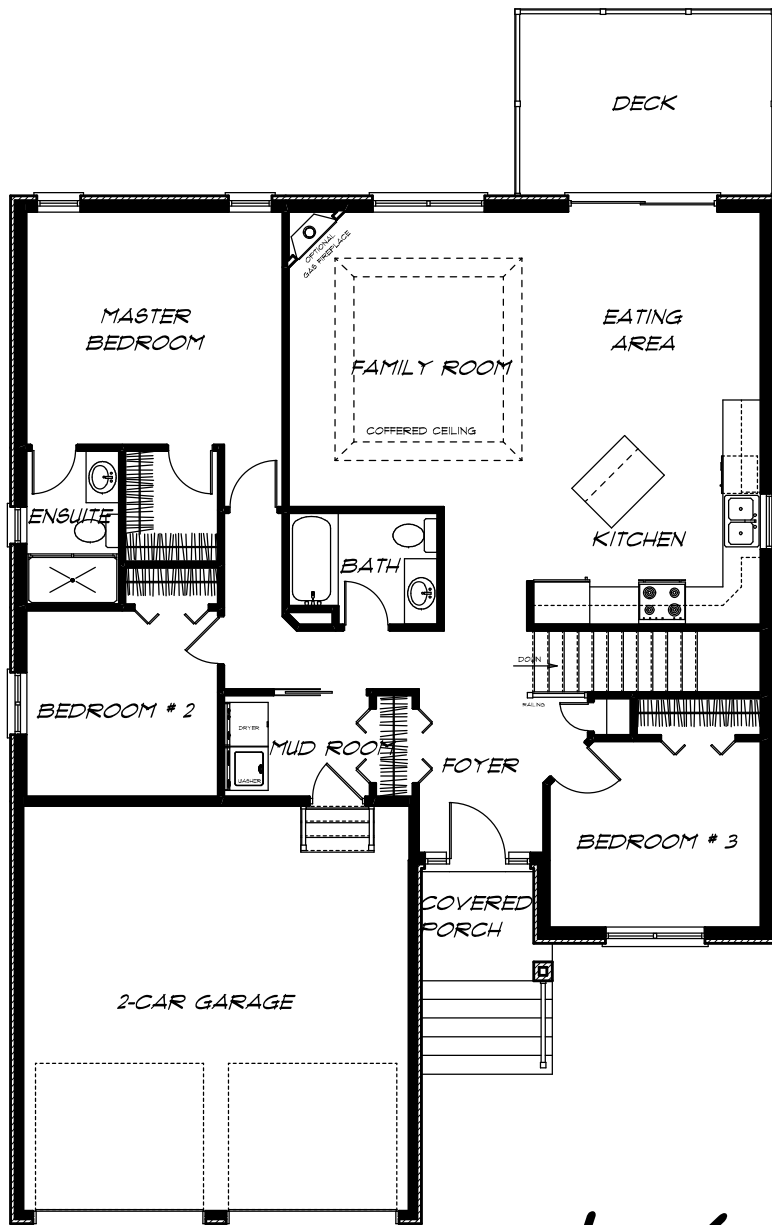

HICKORY

1,457 SQ.FT. MAIN FLOOR (ALL BRICK)

LOTS # 45, 47, 50, 52, 58

1,413 SQ.FT. MAIN FLOOR (ALL BRICK)

LOT # 34

1,428 SQ.FT. MAIN FLOOR (BRICK & SIDING)

LOTS # 19, 24, 28, 30

MAIN FLOOR PLAN

LOWER FLOOR PLAN

HICKORY

1457 SQFT. MAIN FLOOR AREA (ALL BRICK)
 1413 SQFT. MAIN FLOOR AREA (ALL BRICK) (LOT 34 ONLY)
 1428 SQFT. MAIN FLOOR AREA (BRICK & SIDING)
 980 SQFT. OPTIONAL LOWER FLOOR AREA
 490 SQFT. GARAGE AREA