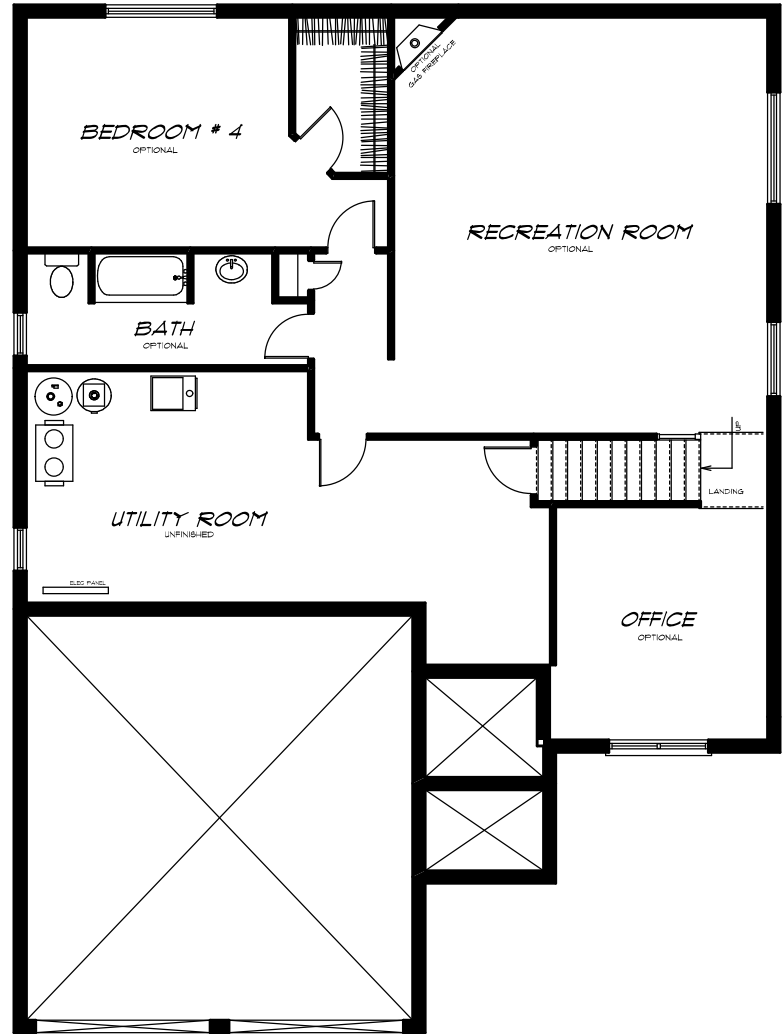

HICKORY

1,457 SQ.FT. MAIN FLOOR (ALL BRICK)

LOTS # 45, 47, 50, 52, 58

1,413 SQ.FT. MAIN FLOOR (ALL BRICK)

LOT # 34

1,428 SQ.FT. MAIN FLOOR (BRICK & SIDING)

LOTS # 19, 24, 28, 30

MAIN FLOOR PLAN

LOWER FLOOR PLAN

HICKORY

1457 SQFT. MAIN FLOOR AREA (ALL BRICK)
 1413 SQFT. MAIN FLOOR AREA (ALL BRICK) (LOT 34 ONLY)
 1428 SQFT. MAIN FLOOR AREA (BRICK & SIDING)
 980 SQFT. OPTIONAL LOWER FLOOR AREA
 490 SQFT. GARAGE AREA