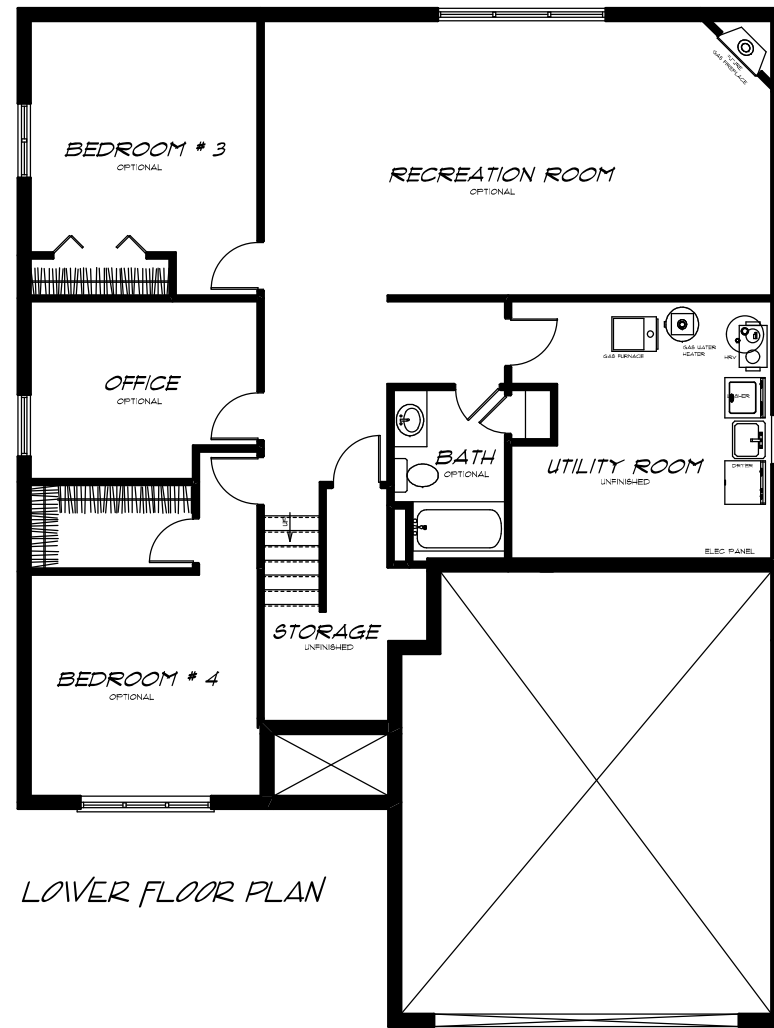

LINDEN

1,478 SQ.FT. MAIN FLOOR
LOTS # 40, 42, 44, 53

MAIN FLOOR PLAN

LOWER FLOOR PLAN

LINDEN

1478 SQFT. MAIN FLOOR AREA
1075 SQFT. OPTIONAL LOWER FLOOR AREA
500 SQFT. GARAGE AREA