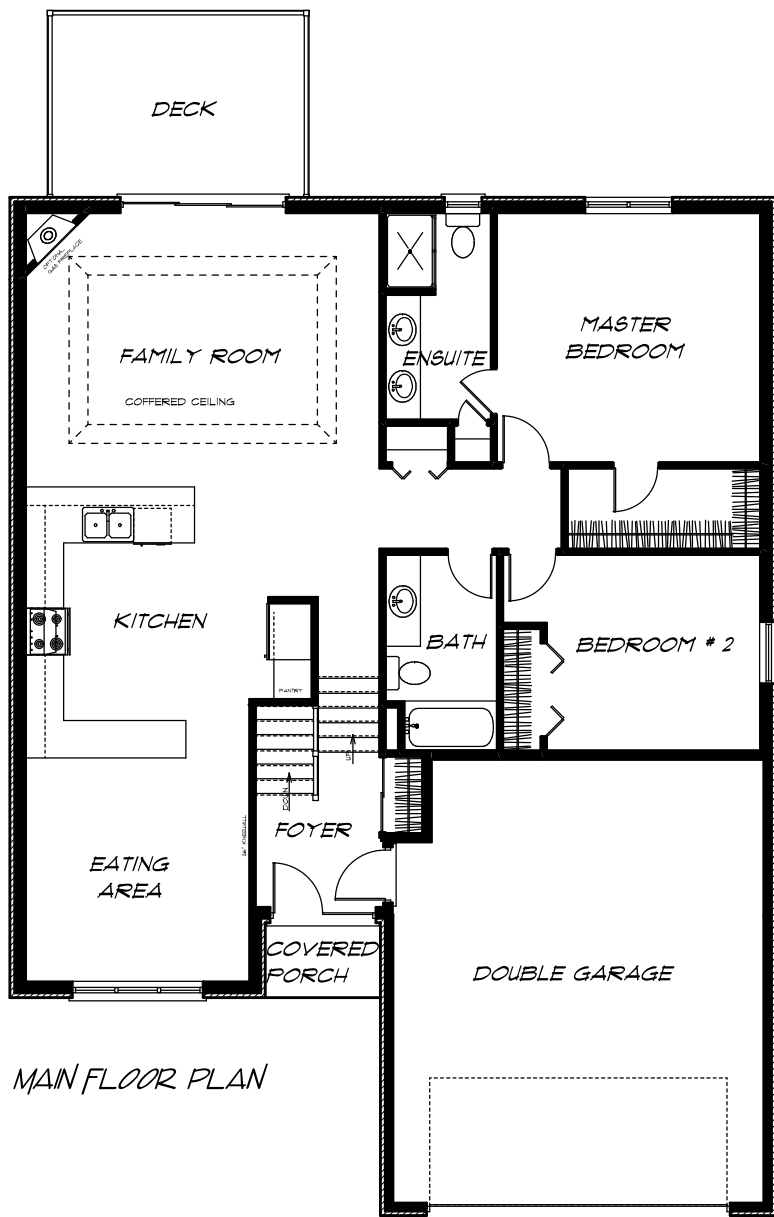

LINDEN

1,478 SQ.FT. MAIN FLOOR
LOTS # 40, 42, 44, 53

MAIN FLOOR PLAN

LOWER FLOOR PLAN

LINDEN

1478 SQFT. MAIN FLOOR AREA
1075 SQFT. OPTIONAL LOWER FLOOR AREA
500 SQFT. GARAGE AREA