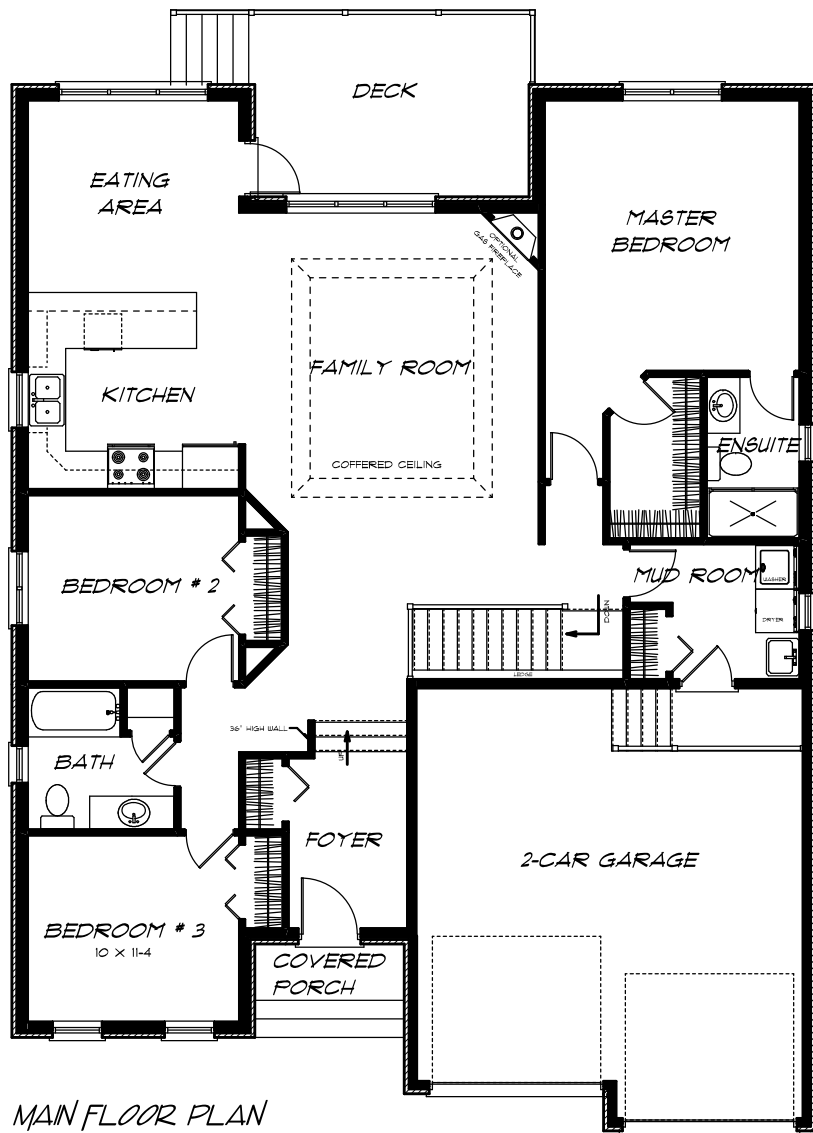

OAK

1,663 SQ.FT. MAIN FLOOR

LOTS # 36, 37, 56, 57

MAIN FLOOR PLAN

LOWER FLOOR PLAN

OAK

1663 SQFT. MAIN FLOOR AREA
 980 SQFT. OPTIONAL LOWER FLOOR AREA
 490 SQFT. GARAGE AREA