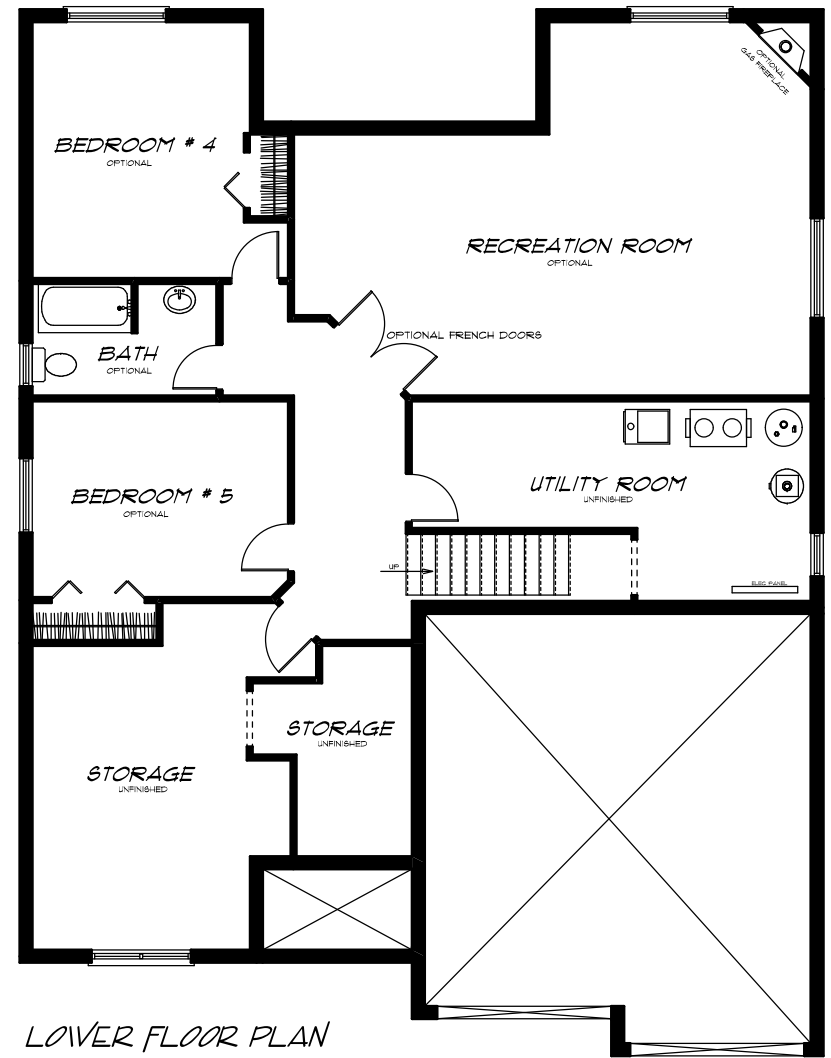

OAK

1,663 SQ.FT. MAIN FLOOR

LOTS # 36, 37, 56, 57

MAIN FLOOR PLAN

LOWER FLOOR PLAN

OAK

1663 SQFT. MAIN FLOOR AREA
 980 SQFT. OPTIONAL LOWER FLOOR AREA
 490 SQFT. GARAGE AREA