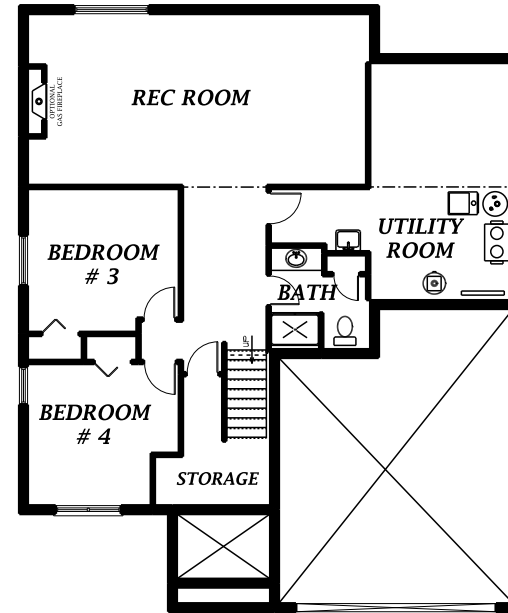

**MAIN FLOOR PLAN**

**OPTIONAL FINISHED LOWER LEVEL  
875 SQ.FT.**

# HEMLOCK

**BUNGALOW**

**1,355 SQ.FT. MAIN FLOOR AREA**

**463 SQ.FT. GARAGE AREA**