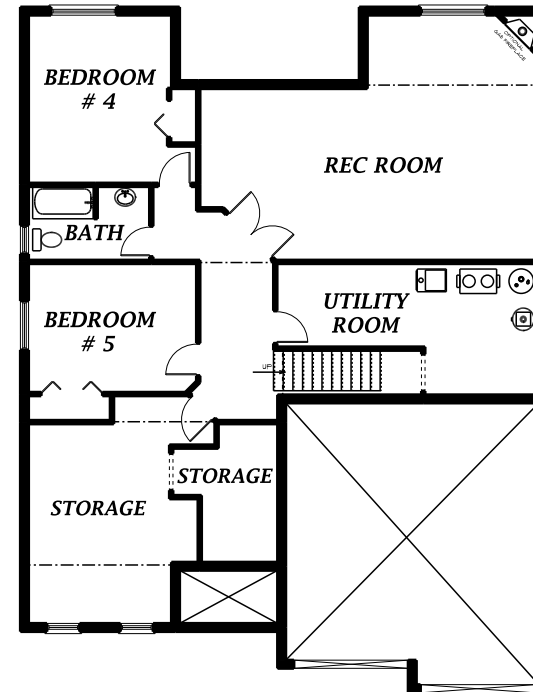

**MAIN FLOOR PLAN**

**OPTIONAL FINISHED LOWER LEVEL  
980 SQ.FT.**

# OAK

**BUNGALOW  
1,477 SQ.FT. MAIN FLOOR AREA  
423 SQ.FT. GARAGE AREA**