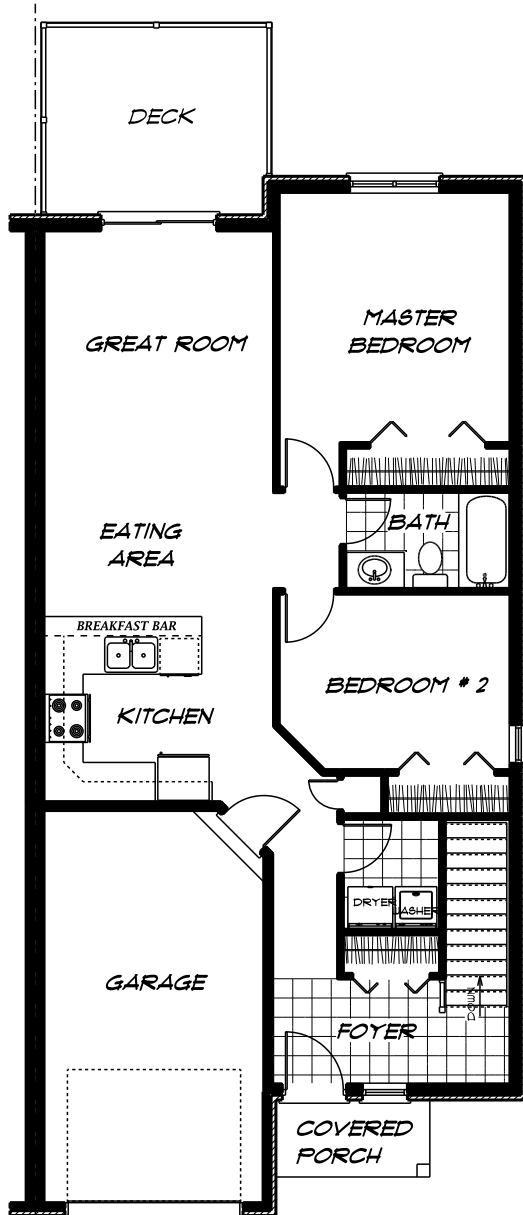

# Apple Grove ACRES

MAIN FLOOR PLAN  
**BONNIE**

MAIN FLOOR PLAN  
**BURGUNDY**

2 BEDROOM BUNGALOW TOWNHOMES  
1,023 SQ.FT. MAIN FLOOR AREA  
252 SQ.FT. GARAGE AREA

OPTIONAL FINISHED LOWER LEVEL  
630 SQ.FT.