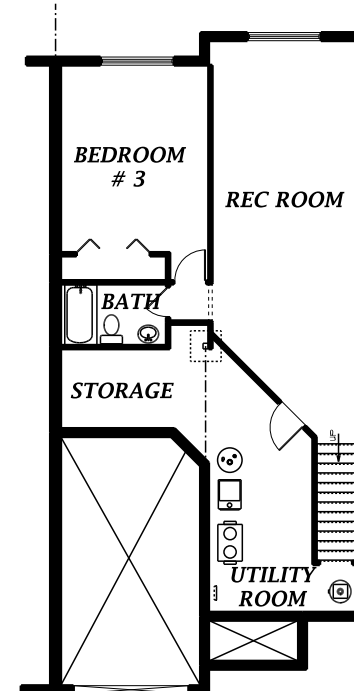

# Apple Grove ACRES

MAIN FLOOR PLAN  
**BONNIE**

MAIN FLOOR PLAN  
**BURGUNDY**

2 BEDROOM BUNGALOW TOWNHOMES  
1,023 SQ.FT. MAIN FLOOR AREA  
252 SQ.FT. GARAGE AREA

OPTIONAL FINISHED LOWER LEVEL  
630 SQ.FT.