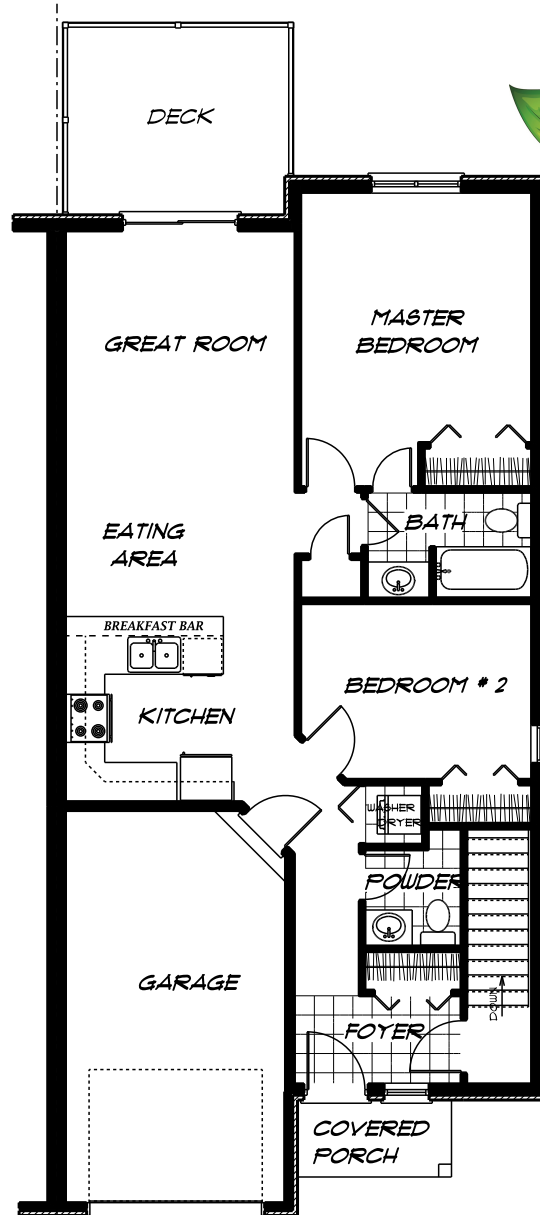

# Apple Grove ACRES

MAIN FLOOR PLAN  
**BONNIE**

MAIN FLOOR PLAN  
**BURGUNDY**

2 BEDROOM BUNGALOW TOWNHOMES  
1,023 SQ.FT. MAIN FLOOR AREA  
252 SQ.FT. GARAGE AREA

OPTIONAL FINISHED LOWER LEVEL  
630 SQ.FT.